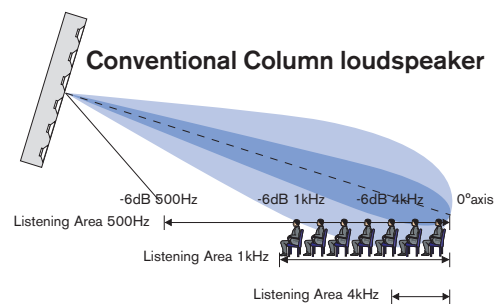

With the XLA 3200, Bosch Security Systems really is taking sound further.

Better directivity

Advanced filtering and positioning of the loudspeaker drivers has improved audio directivity. Each speaker driver emits a dedicated frequency range to make sure the full range of frequencies are present throughout the main lobe. Side lobes are suppressed to a minimum.

eXtended Listening Area

The better directivity with all relevant frequencies overlapping in the main lobe, the asymmetrical shape that intersects perfectly with the listening area result in a larger area per speaker with all sound, natural at the right volume.