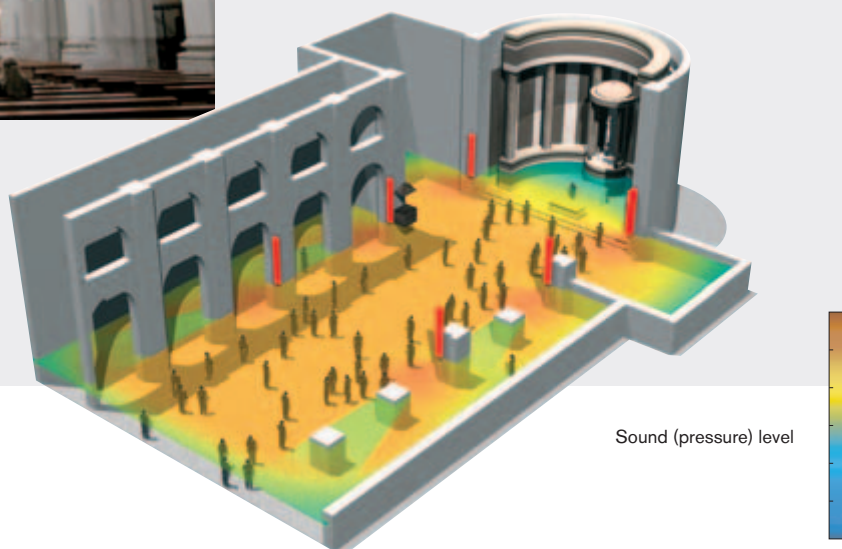

Sound (pressure) level

XLA 3200 Line Array Loudspeakers enable amazing acoustical performance through pure technological innovation.

You notice the difference in three main ways. Remarkably clear, natural sound for excellent intelligibility of both speech and music. Greater coverage - reaching more people with perceptual perfect sound. And uniform sound distribution throughout the listening area: not too loud at the front, not too quiet at the back, and all relevant frequencies everywhere.

The improved directivity also means that the risk of microphone feedback is reduced to a minimum, so higher gain settings are possible.

A more attractive - and practical - design
XLA 3200 Loudspeakers don't just sound good. With their modern extruded aluminium housing and silver grille they help add a touch of high-technology elegance to wherever they are installed. They blend equally well with classical interiors and modern architecture. And their compact dimensions - as narrow as 8 cm wide - make them extremely unobtrusive.