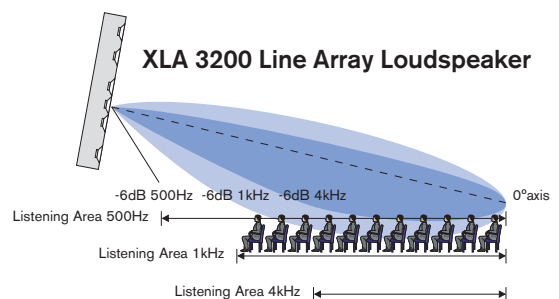

By re-thinking the technology used in conventional line arrays, Bosch Security Systems has created the XLA 3200 (eXtended Listening Area), a range of line array loudspeakers which brings a new dimension to speech and music reproduction.

With the XLA 3200, Bosch Security Systems really is taking sound further.

Better directivity

Advanced filtering and positioning of the loudspeaker drivers has improved audio directivity. Each speaker driver emits a dedicated frequency range to make sure the full range of frequencies are present throughout the main lobe. Side lobes are suppressed to a minimum.

eXtended Listening Area

The better directivity with all relevant frequencies overlapping in the main lobe, the asymmetrical shape that intersects perfectly with the listening area result in a larger area per speaker with all sound, natural at the right volume.