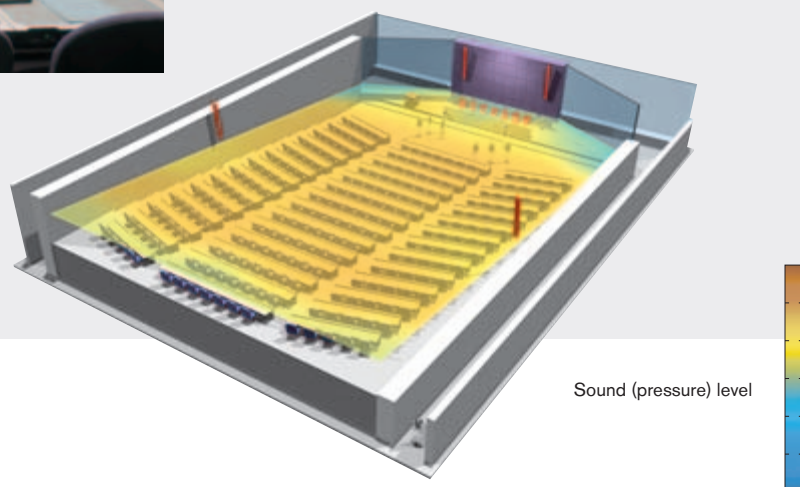

Sound (pressure) level

XLA 3200 Line Array Loudspeakers enable amazing acoustical performance through pure technological innovation.

You notice the difference in three main ways. Remarkably clear, natural sound for excellent intelligibility of both speech and music. Greater coverage - reaching more people with perceptual perfect sound. And uniform sound distribution throughout the listening area: not too loud at the front, not too quiet at the back, and all relevant frequencies everywhere.

Congress centres and other larger auditoriums with many listeners but relatively little background noise can provide high-quality speech and music using relatively few XLA 3200 Loudspeakers. The **simple mounting procedure** means sound can be very accurately directed towards the audience, whether they are all on the same level or in 'stepped' arena-type seating. Being **EVAC compliant**, these loudspeakers also play a vital role in the event of an emergency.